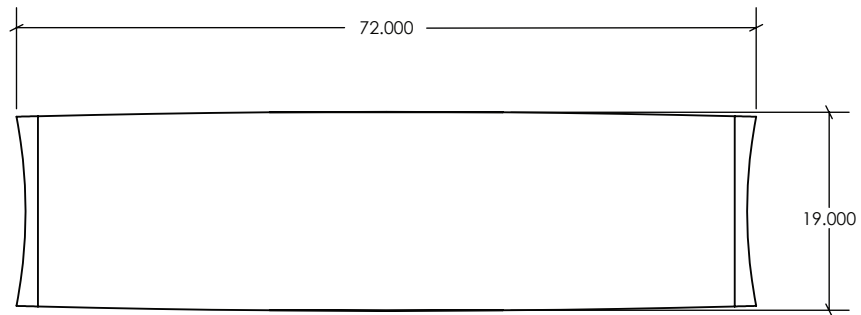

P L A N T E R W O R X

S I T E

BOWERY BENCH

18"H x 72"W x 19"D

: Available in stainless steel, ASTM A240 and T-304, with a non directional finish.

Also available in 1/4" ASTM A36 mild steel with a polyester based architectural powder coat finish.

987 Essex St. Brooklyn NY 11208
t 718 963 0565 f 718 963 0565
planterworx.com