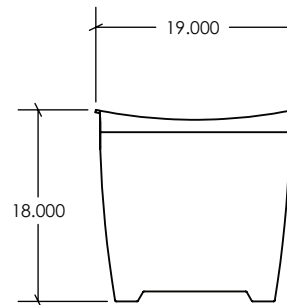

## BOWERY BENCH

*18"H x 72"W x 19"D*

: Available in stainless steel, ASTM A240 and T-304, with a non directional finish.

Also available in 1/4" ASTM A36 mild steel with a polyester based architectural powder coat finish.

987 Essex St. Brooklyn NY 11208  
t 718 963 0565 f 718 963 0565  
planterworx.com