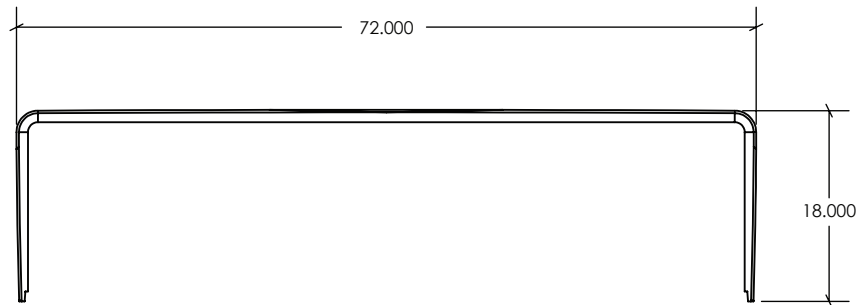

## BOWERY BENCH

*18"H x 72"W x 19"D*

: Available in stainless steel, ASTM A240 and T-304, with a non directional finish.

Also available in 1/4" ASTM A36 mild steel with a polyester based architectural powder coat finish.